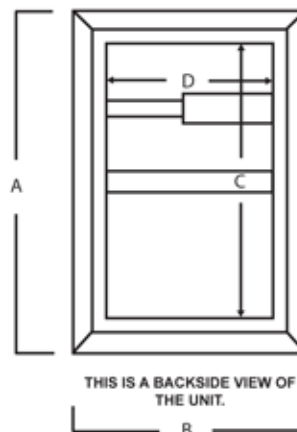

On-The-Wall TP Combo Unit

Item #: TP-13

www.wgwoodproducts.com

OPTIONS

Highlights:

- Installs with only two screws.
- Available **unfinished**, or in over **20 finish colors including enamels and stain finishes.**
- Solid whitewood construction.
- TP Roller included and holds two single or double size rolls.
- Holds two single or double size rolls.
- MEGA Toilet Paper Holder Option - This option increases the height of the TP area and will accommodate ANY size roll on the market today.

TP-13 depicted here in Early American Stain.

Item	Overall Height (A)	Overall Width (B)	Interior Height (C)	Interior Width (D)	Depth
TP-13	13	7	11 1/2	5 1/2	3 1/2

Optional stainable backer board is available for this product if you plan to stain it, or are purchasing a stain color finish.