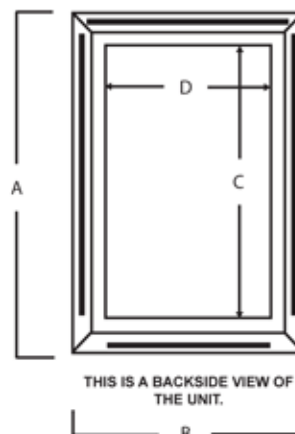

In-The-Wall Plunger / Brush Combo Closet

Item #: TP-15

www.wgwoodproducts.com

OPTIONS

Highlights:

- Easily fits between normal spaced studs.
- Easy installation using construction adhesive.
- Available **unfinished**, or in over **20 finish colors including enamels and stain finishes.**
- Solid whitewood construction.
- Choice of hardware colors including polished & antique brass, satin nickel and chrome.
- Door can open either left or right.
- Holds up to 5 1/2" plunger, ships with a plunger disposable trays to set the plunger on.
- Comes with hook for bowl brush.
- Made for standard 2x4 walls, but is 5.5" deep inside!
- MEGA Toilet Paper Holder Option - This option increases the height of the TP area and will accommodate ANY size roll on the market today.

TP-15 depicted here Unfinished.

Item	Overall Height (A)	Overall Width (B)	Interior Height (C)	Interior Width (D)	Depth
TP-15	27	16	22 1/2	11 1/2	5 1/2

Rough Opening Size:
24 1/8" Height x 13 1/8" Width

18 different door styles available - "See Door Styles Sheet"

Black lines represent adhesive areas.