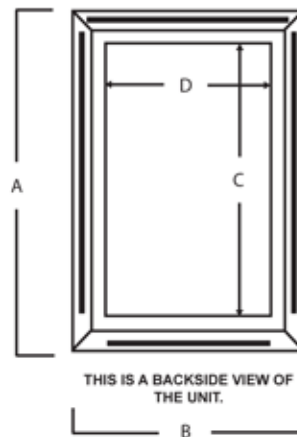

## Highlights:

- Easily fits between normal spaced studs.
- Easy installation using construction adhesive and template provided.
- Available **unfinished**, or in over **20 finish colors including enamels and stain finishes.**
- Solid whitewood construction.
- Choice of hardware colors including polished & antique brass, satin nickel and chrome.
- Door can open either left or right.  
Holds up to 5 1/2" plunger, ships with a plunger disposable trays to set the plunger on.
- Comes with hook for bowl brush.

TP-15 depicted here Unfinished.

Item	Overall Height (A)	Overall Width (B)	Interior Height (C)	Interior Width (D)	Depth
TP-15	27	16	22 1/2	11 1/2	5 1/2

**Rough Opening Size:**  
24 1/8" Height x 13 1/8" Width

**FrameChoice®**

FrameChoice® allows you to select the edge profile for the product's frame. The profile marked "Default" below will be used unless you choose one of the optional profiles.

← This frame protrudes only 1/4" from wall surface.

Black lines represent adhesive areas.