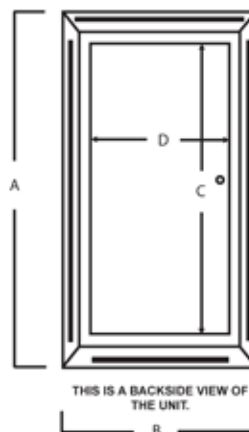

In-The-Wall Cabinetry

Item #: WC-1

www.wgwoodproducts.com

OPTIONS

Highlights:

- Easily fits between normal spaced studs.
- Easy installation using construction adhesive and template provided.
- Available **unfinished**, or in over **20 finish colors including enamels and stain finishes.**
- Solid whitewood construction.
- Choice of hardware colors including polished & antique brass, satin nickel and chrome.
- Door can open either left or right.
- Choice of depths including 4", 5 1/2", 7 1/4" and 11 1/2"
- Two adjustable glass shelves included (extras available).

WC-1 depicted here in Gloss White Enamel.

Item	Overall Height (A)	Overall Width (B)	Interior Height (C)	Interior Width (D)	Depth
WC-118	20 ^{3/4}	15	16 ^{1/2}	10	4
WC-124	26 ^{3/4}	15	22 ^{1/2}	10	4
WC-130	32 ^{3/4}	15	28 ^{1/2}	10	4

Rough Opening Size:
C+1^{5/8}" Height x 11^{5/8}" Width

FrameChoice®

FrameChoice® allows you to select the edge profile for the product's frame. The profile marked "Default" below will be used unless you choose one of the optional profiles.

← This frame protrudes only 1/4" from wall surface.

Black lines represent adhesive areas.

Optional locking Pill Safe to assure you piece of mind when it comes to your medications and children.

Optional stainable backer board is available for this product if you plan to stain it, or are purchasing a stain color finish.