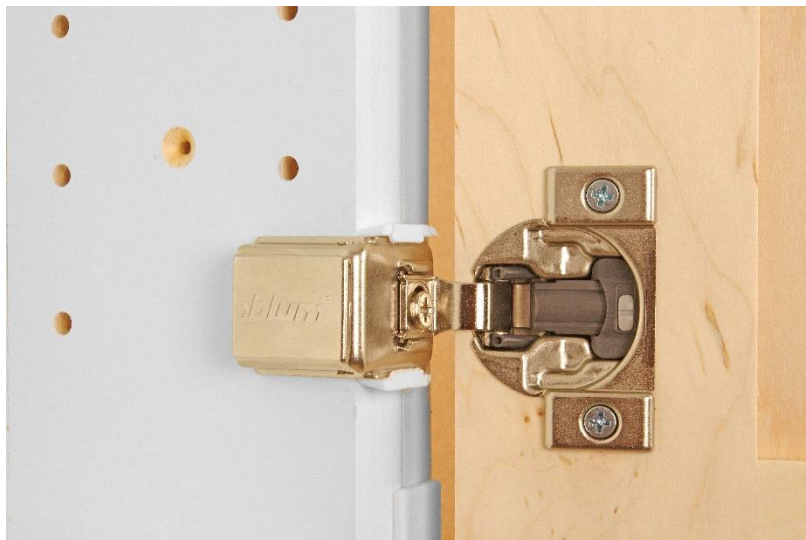

- ✓ Solid wood construction – screwed together to last a lifetime, especially in a humid bathroom environment!
- ✓ Handcrafted right here in the USA, in sunny Sarasota, Florida!
- ✓ Fully adjustable glass shelves
- ✓ Solid pine box is already finished with white enamel inside regardless of which door finish or model you choose
- ✓ Solid Maple Raised panel style door
- ✓ Concealed hinges with soft close feature built in
- ✓ Easy installation – simply screws to the studs on each side of the opening using included screws. Four mounting screws for super secure mounting
- ✓ Our unique, patented design of shelf supports keeps the shelf in place. Because the shelves slide in through the front, the shelves can't fall off and can't move, but you can still adjust them anytime you want.
- ✓ Various finish choices for the door – Unfinished stain grade, Primed and ready to paint, or may be finished for you in one of our colors!
- ✓ Door is reversible – we don't drill for the knob, so you could mount the door on either side as desired.
- ✓ Only requires two screws to mount the door!
- ✓ Door only projects about 1" from the wall when closed.
- ✓ Changeable / Upgradeable anytime with over 30 different door styles available.

SPECIFICATION SHEET

Cimmaron® FR Series Frameless
Recessed in the wall Cabinet

Solid Maple
Raised panel Style door
can open either
direction

Cabinet box with adjustable glass shelves inside is already finished in white enamel regardless of model chosen.

Concealed hinges with soft close built-in

Glass shelves slide into our own design of shelf supports assuring the shelves won't fall off or rock.

SPECIFICATION SHEET

Cimmaron® FR Series Frameless
Recessed in the wall Cabinet

Thin plastic trim surround covers the edges of your rough opening once it's installed in the wall. (1/2" of coverage all the way around) The door covers the entire trim surround when closed.

Full 3.5" of depth inside the cabinet