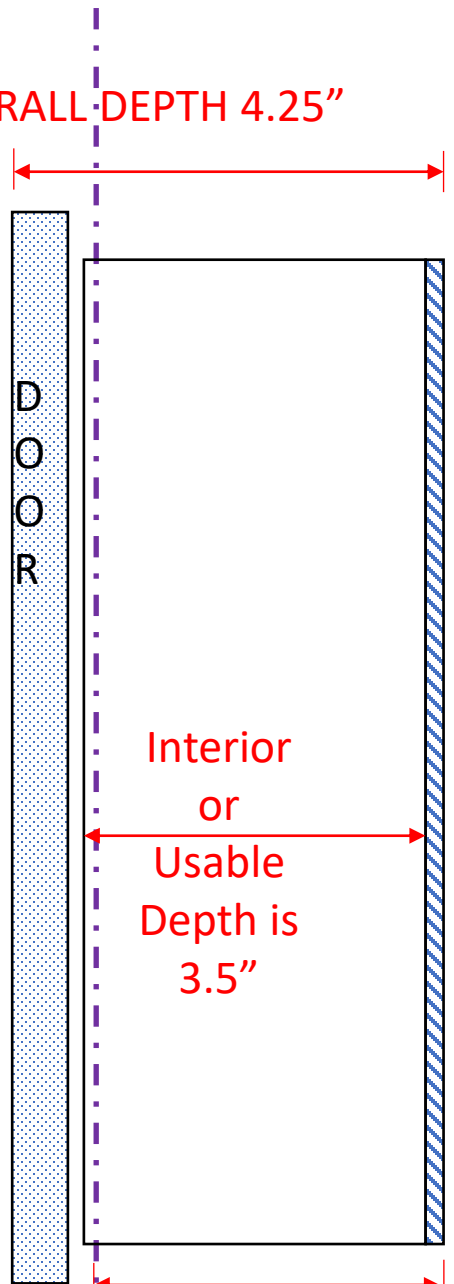

SPECIFICATION SHEET

Cimmaron® FR Series Frameless
Recessed in the wall Cabinet

Side View of Recessed Cabinet

3.5" deep Cimmaron Series Frameless models (4.25" overall depth)

These models have a door which is $\frac{3}{4}$ " larger all the way around than the cabinet box itself so the entire cabinet box and trim surround is covered when the door is closed.

These models must be screwed to the studs on both sides of the wall opening.

OVERALL DEPTH 4.25"

Frameless recessed cabinets have a thin plastic trim surround which covers the rough edge of the drywall when inserted into the opening.

Drywall surface

Back of wall opening