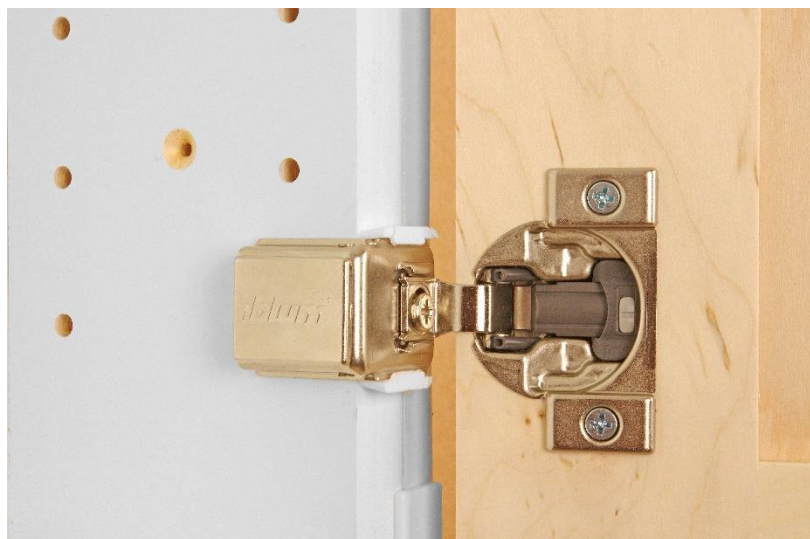

- ✓ Solid wood construction – screwed together to last a lifetime, especially in a humid bathroom environment!
- ✓ Handcrafted right here in the USA, in sunny Sarasota, Florida!
- ✓ Fully adjustable glass shelves
- ✓ Solid pine box is already finished with white enamel inside regardless of which door finish or model you choose
- ✓ Solid Maple inset panel style door
- ✓ Concealed hinges with soft close feature built in
- ✓ Easy installation – simply screws to the studs on each side of the opening using included screws. Four mounting screws for super secure mounting
- ✓ Our unique, patented design of shelf supports keeps the shelf in place. Because the shelves slide in through the front, the shelves can't fall off and can't move, but you can still adjust them anytime you want.
- ✓ Various finish choices for the door – Unfinished stain grade, Primed and ready to paint, or may be finished for you in one of our colors!
- ✓ Door is reversible – we don't drill for the knob, so you could mount the door on either side as desired.
- ✓ Only requires two screws to mount the door!
- ✓ Door only projects about 1" from the wall when closed.
- ✓ Changeable / Upgradeable anytime with over 30 different door styles available.

SPECIFICATION SHEET

DeVille® Series Frameless
Recessed in the wall Cabinet

Cabinet box with adjustable glass shelves inside is already finished in white enamel regardless of model chosen.

Solid Maple
Inset panel style door
can open either
direction

Glass shelves slide into our own design of shelf supports assuring the shelves won't fall off or rock.

Concealed hinges with soft close built-in

SPECIFICATION SHEET

DeVille® Series Frameless
Recessed in the wall Cabinet

Thin plastic trim surround covers the edges of your rough opening once it's installed in the wall. (1/2" of coverage all the way around) The door covers the entire trim surround when closed.

Full 3.5" of depth inside the cabinet