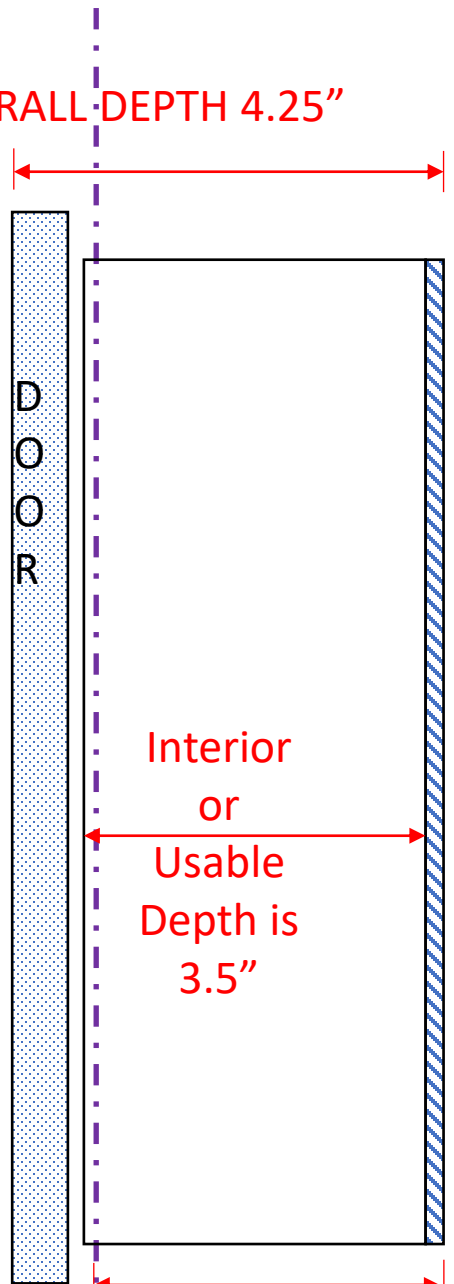

SPECIFICATION SHEET

DeVille® Series Frameless
Recessed in the wall Cabinet

Side View of Recessed Cabinet

3.5" deep DeVille Series Frameless models (4.25" overall depth)

These models have a door which is $\frac{3}{4}$ " larger all the way around than the cabinet box itself so the entire cabinet box and trim surround is covered when the door is closed.

These models must be screwed to the studs on both sides of the wall opening.

OVERALL DEPTH 4.25"

Frameless recessed cabinets have a thin plastic trim surround which covers the rough edge of the drywall when inserted into the opening.

Drywall surface

**OVERALL
BOX DEPTH
IS 3.5"
DEEP**

Back of wall opening