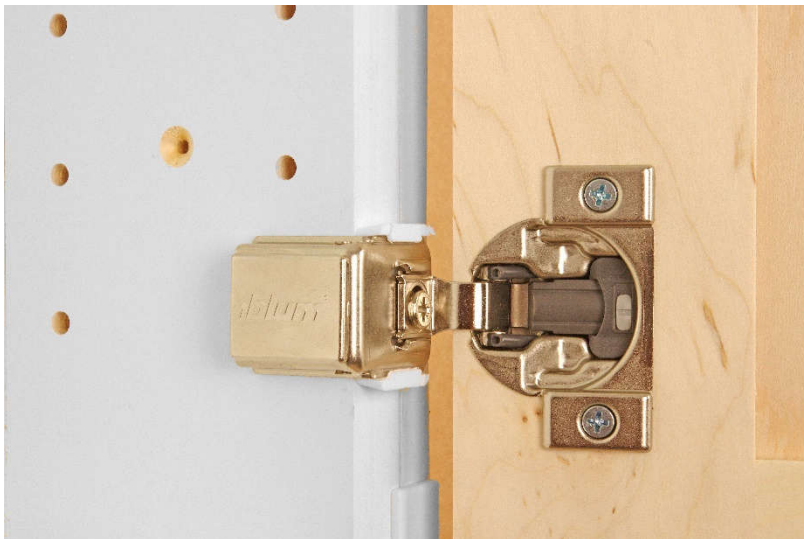

Mounting: Mount by screwing into studs on both sides of the wall opening

Finish: Can be unfinished, or finished in any one of our 30 colors, or your custom paint color.

Features:

- ✓ Solid wood construction – screwed together to last a lifetime, especially in a humid bathroom environment!
- ✓ Handcrafted right here in the USA, in sunny Sarasota, Florida!
- ✓ Three fully adjustable glass shelves
- ✓ Solid pine box is already finished with white enamel inside regardless of which door finish or model you choose
- ✓ Solid Maple Shaker style door
- ✓ Blum concealed hinges with soft close feature built in
- ✓ Easy installation – simply screws to the studs on each side of the opening using included screws. Four mounting screws for super secure mounting
- ✓ Our unique, patented design of shelf supports keeps the glass shelf in place. Because the shelves slide in through the front, the shelves can't fall off and can't move, but you can still adjust them anytime you want.
- ✓ Various finish choices for the door – Unfinished stain grade, Primed and ready to paint, or finished for you in one of our colors!
- ✓ Door is reversible – we don't drill for the knob, so you could mount the door on either side as desired.
- ✓ Only requires two screws to mount the door!
- ✓ Door only projects about 1" from the wall when closed.
- ✓ Changeable / Upgradeable anytime with over 30 different door styles available.

WG *Wood Products*

FR-228 - 22" high FR® Series Frameless Recessed in the wall Cabinet

Solid Maple Shaker style door can open either direction

Cabinet box with adjustable glass shelves inside is already finished in white enamel regardless of model chosen – you only need to choose your finish option - a stain grade door, primed ready to paint, or white enamel!

Blum concealed hinges with soft close built-in

Our own design of shelf supports assures the shelves won't fall off or rock.

WG Wood Products

FR-222 - 22" high FR® Series Frameless Recessed in the wall Cabinet