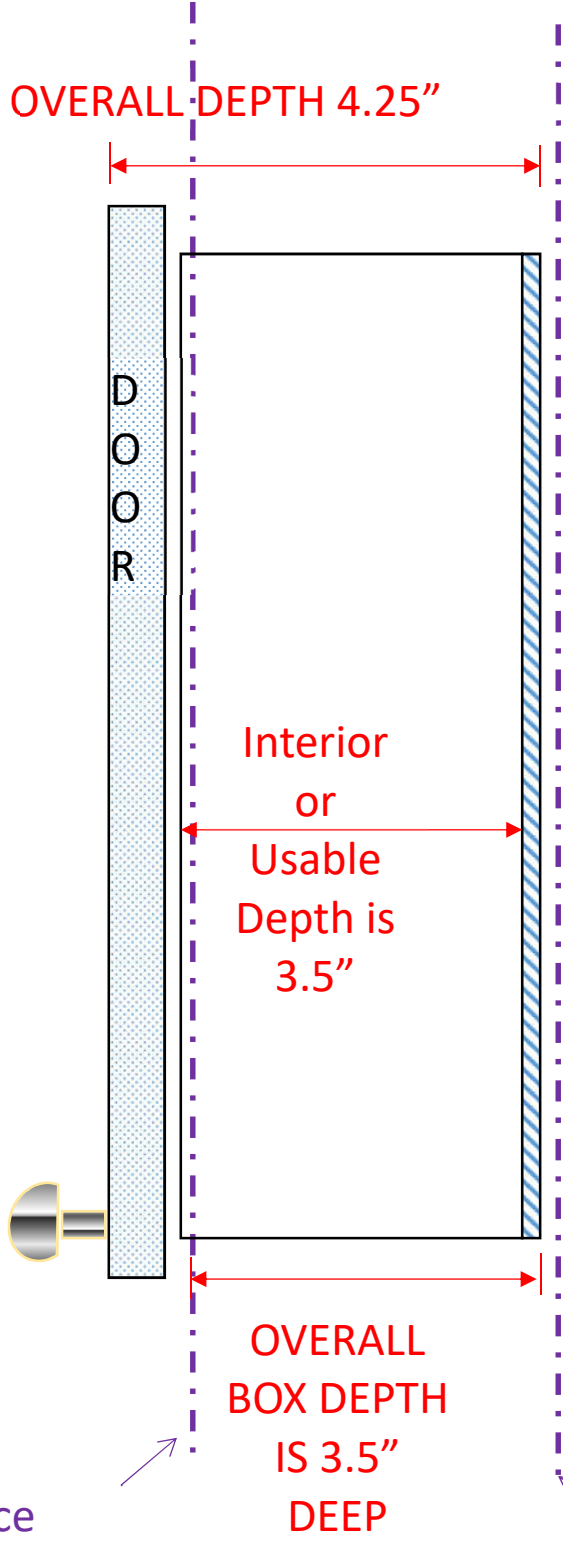

FR-222 - 22" high FR® Series Frameless Recessed in the wall Cabinet

Side View of Recessed Cabinet

3.5" deep FR Series Frameless models (4.25" overall depth)

These models have a door which is $\frac{3}{4}$ " larger all the way around than the cabinet box itself so the entire cabinet box and trim surround is covered when the door is closed.

These models must be screwed to the studs on both sides of the wall opening.

Frameless recessed cabinets have a thin plastic trim surround which covers the rough edge of the drywall when inserted into the opening.

Drywall surface

Back of wall opening