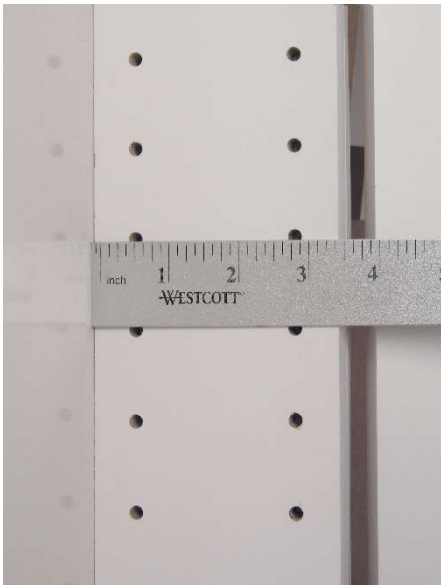

Blum concealed hinges with soft close built-in

Our own design of shelf supports assures the shelves won't fall off or rock.

WG Wood Products

FR-222 - 22" high FR® Series Frameless Recessed in the wall Cabinet

Thin plastic trim surround covers the edges of your rough opening once it's installed in the wall. The door covers the entire trim surround when closed.

Full 3.5" of depth inside the cabinet

WG Wood Products, LLC