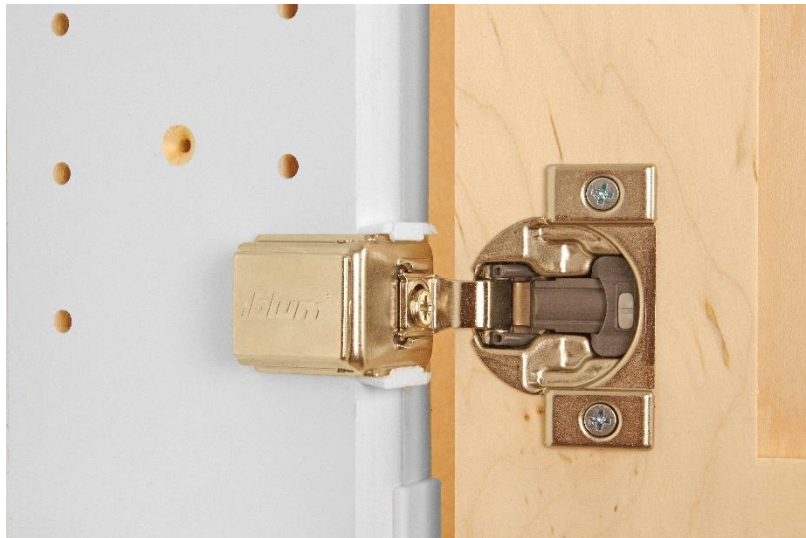

SPECIFICATION SHEET

Franklin® FR Series Frameless Recessed in the wall Cabinet

Dimensions: See dimensions chart

Door Style: Shaker Panel Door, solid maple, Blum concealed Hinges with soft close

Materials: Solid pine box, Solid maple door

- ✓ Solid wood construction – screwed together to last a lifetime, especially in a humid bathroom environment!
- ✓ Handcrafted right here in the USA, in sunny Sarasota, Florida!
- ✓ Fully adjustable acrylic shelves
- ✓ Solid pine box is already finished with white enamel inside regardless of which door finish or model you choose
- ✓ Solid Maple mitered Shaker style panel door
- ✓ Concealed hinges with soft close feature built in
- ✓ Easy installation – simply screws to the studs on each side of the opening using included screws. Four mounting screws for super secure mounting
- ✓ Our unique, patented design of shelf supports keeps the shelf in place. Because the shelves slide in through the front, the shelves can't fall off and can't move, but you can still adjust them anytime you want.
- ✓ Various finish choices for the door – Unfinished stain grade, Primed and ready to paint, or may be finished for you in one of our colors!
- ✓ Door is reversible – we don't drill for the knob, so you could mount the door on either side as desired.
- ✓ Only requires two screws to mount the door!
- ✓ Door only projects about 1" from the wall when closed.
- ✓ Changeable / Upgradeable anytime with over 30 different door styles available.

SPECIFICATION SHEET

Franklin® FR Series Frameless
Recessed in the wall Cabinet

Cabinet box with adjustable acrylic shelves inside is already finished in white enamel regardless of model chosen.

Solid Maple
Shaker Style door can
open either direction

Thin plastic trim surround covers the edges of your rough opening once it's installed in the wall. (1/2" of coverage all the way around) The door covers the entire trim surround when closed.

Full 3.5" of depth inside the cabinet