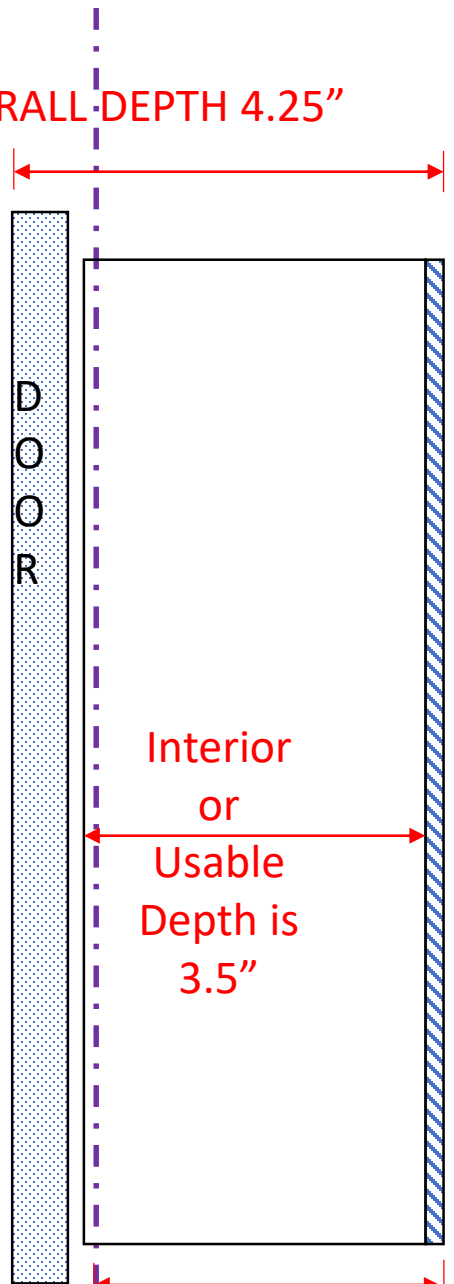

SPECIFICATION SHEET

Franklin® FR Series Frameless
Recessed in the wall Cabinet

Side View of Recessed Cabinet

3.5" deep Franklin Series Frameless models (4.25" overall depth)

These models have a door which is $\frac{3}{4}$ " larger all the way around than the cabinet box itself so the entire cabinet box and trim surround is covered when the door is closed.

These models must be screwed to the studs on both sides of the wall opening.

OVERALL DEPTH 4.25"

Frameless recessed cabinets have a thin plastic trim surround which covers the rough edge of the drywall when inserted into the opening.

Drywall surface

Back of wall opening

**OVERALL
BOX DEPTH
IS 3.5"
DEEP**