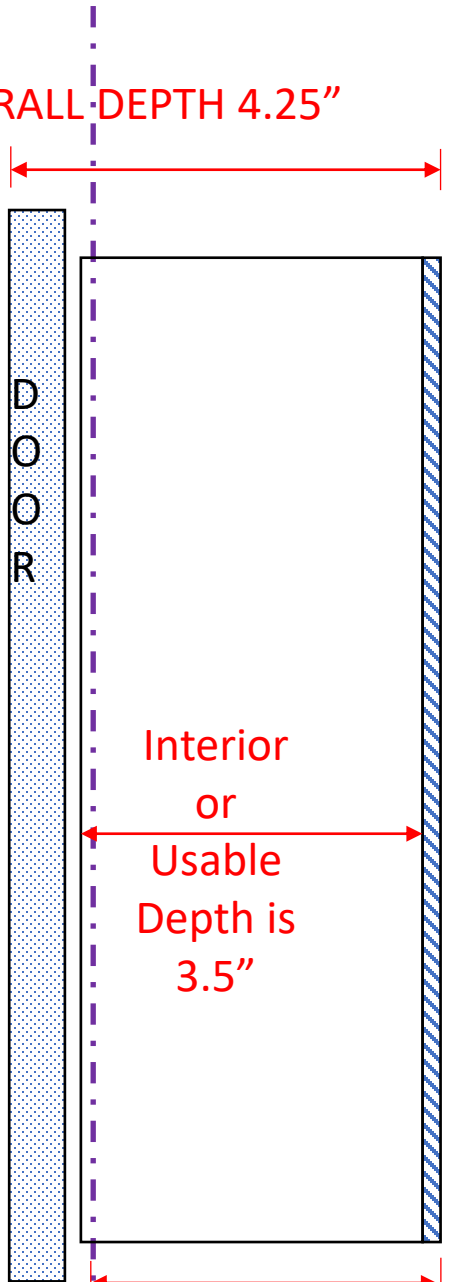

SPECIFICATION SHEET

Lakewood® Series Frameless
Recessed in the wall Cabinet

Side View of Recessed Cabinet

3.5" deep Lakewood Series Frameless models (4.25" overall depth)

These models have a door which is $\frac{3}{4}$ " larger all the way around than the cabinet box itself so the entire cabinet box and trim surround is covered when the door is closed.

These models must be screwed to the studs on both sides of the wall opening.

OVERALL DEPTH 4.25"

Frameless recessed cabinets have a thin plastic trim surround which covers the rough edge of the drywall when inserted into the opening.

Drywall surface

Back of wall opening