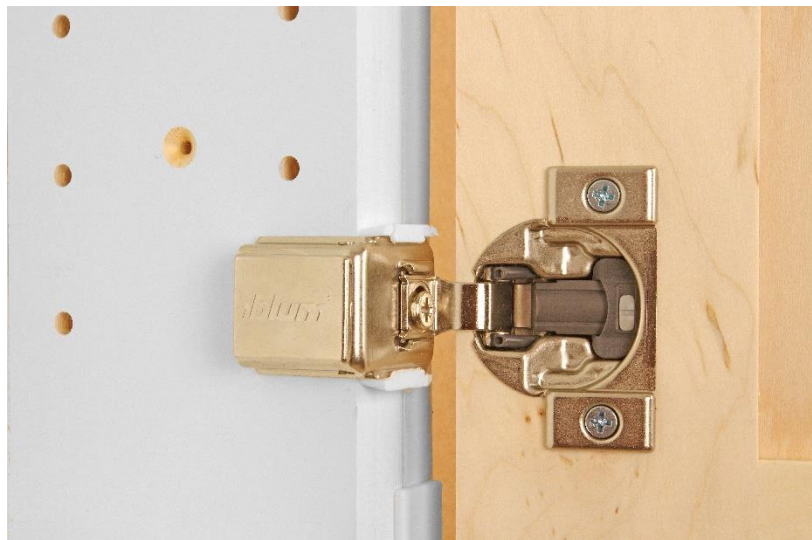

- ✓ Solid wood construction – screwed together to last a lifetime, especially in a humid bathroom environment!
- ✓ Handcrafted right here in the USA, in sunny Sarasota, Florida!
- ✓ Fully adjustable glass shelves
- ✓ Solid pine box is already finished with white enamel inside regardless of which door finish or model you choose
- ✓ Solid Maple Double Villa Bead panel style door
- ✓ Concealed hinges with soft close feature built in
- ✓ Easy installation – simply screws to the studs on each side of the opening using included screws. Four mounting screws for super secure mounting
- ✓ Our unique, patented design of shelf supports keeps the shelf in place. Because the shelves slide in through the front, the shelves can't fall off and can't move, but you can still adjust them anytime you want.
- ✓ Various finish choices for the door – Unfinished stain grade, Primed and ready to paint, or may be finished for you in one of our colors!
- ✓ Door is reversible – we don't drill for the knob, so you could mount the door on either side as desired.
- ✓ Only requires two screws to mount the door!
- ✓ Door only projects about 1" from the wall when closed.
- ✓ Changeable / Upgradeable anytime with over 30 different door styles available.

SPECIFICATION SHEET

Lakewood® Series Frameless
Recessed in the wall Cabinet

Solid Maple
Double Villa Bead Style
door can open either
direction

Cabinet box with adjustable glass shelves inside is already finished in white enamel regardless of model chosen.

Concealed hinges with soft close built-in

Glass shelves slide into our own design of shelf supports assuring the shelves won't fall off or rock.

SPECIFICATION SHEET

Lakewood® Series Frameless
Recessed in the wall Cabinet

Thin plastic trim surround covers the edges of your rough opening once it's installed in the wall. (1/2" of coverage all the way around) The door covers the entire trim surround when closed.

Full 3.5" of depth inside the cabinet