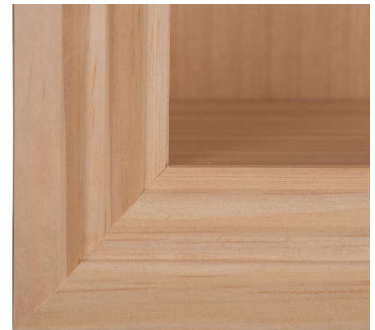

Unique and beautiful frame style.

WG *Wood Products, LLC*

213 Field End Street
Sarasota, FL 34240
www.wgwoodproducts.com
(913) 829-6000

Additional glass shelves, mirror backs, as well as other parts and accessories are always available.