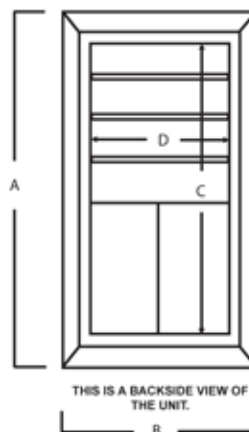

In-The-Wall Bookcase With Cabinet

Item #: BKC-3

www.wgwoodproducts.com

OPTIONS

Highlights:

- Takes up two stud bays.
- Easy installation. Screwing to side studs is recommended.
- Available **unfinished**, or in over **20 finish colors including enamels and stain finishes.**
- Solid whitewood construction.
- Choice of hardware colors including polished & antique brass, satin nickel and chrome.
- Ships apart, simple assembly required, detailed instructions provided.
- Adjustable wood shelves.

BKC-3 depicted here in Satin White Enamel.

Item	Overall Height (A)	Overall Width (B)	Interior Height (C)	Interior Width (D)	Depth
BKC-3	75	33	70 ¹ / ₂	28 ¹ / ₂	5 ¹ / ₂

Rough Opening Size:
72¹/₈" Height x 30¹/₈" Width