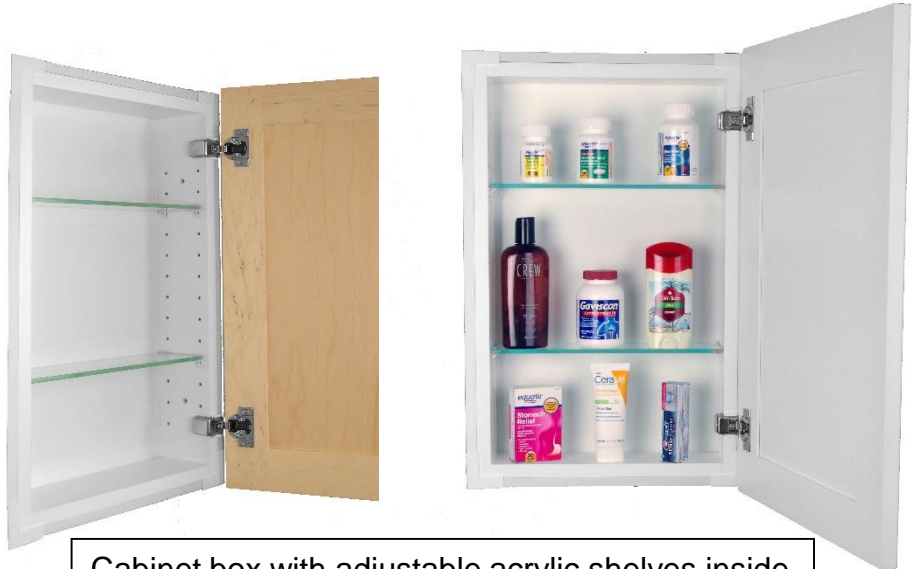

SPECIFICATION SHEET

Franklin® FR Series Frameless Recessed in the wall Cabinet

Dimensions: See dimensions chart

Door Style: Shaker Panel Door, solid maple, Blum concealed Hinges with soft close

Materials: Solid pine box, Solid maple door

Mounting: Mount by screwing into studs on both sides of the wall opening

Finish: Depending on model number, cabinet may be unfinished, or finished in any one of our colors, or your custom paint color.

Features:

- ✓ Solid wood construction – screwed together to last a lifetime, especially in a humid bathroom environment!
- ✓ Handcrafted right here in the USA, in sunny Sarasota, Florida!
- ✓ Fully adjustable acrylic shelves
- ✓ Solid pine box is already finished with white enamel inside regardless of which door finish or model you choose
- ✓ Solid Maple mitered Shaker style panel door
- ✓ Concealed hinges with soft close feature built in
- ✓ Easy installation – simply screws to the studs on each side of the opening using included screws. Four mounting screws for super secure mounting
- ✓ Our unique, patented design of shelf supports keeps the shelf in place. Because the shelves slide in through the front, the shelves can't fall off and can't move, but you can still adjust them anytime you want.
- ✓ Various finish choices for the door – Unfinished stain grade, Primed and ready to paint, or may be finished for you in one of our colors!
- ✓ Door is reversible – we don't drill for the knob, so you could mount the door on either side as desired.
- ✓ Only requires two screws to mount the door!
- ✓ Door only projects about 1" from the wall when closed.
- ✓ Changeable / Upgradeable anytime with over 30 different door styles available.

SPECIFICATION SHEET

Franklin® FR Series Frameless
Recessed in the wall Cabinet

Solid Maple
Shaker Style door can
open either direction

Cabinet box with adjustable acrylic shelves inside is already finished in white enamel regardless of model chosen.