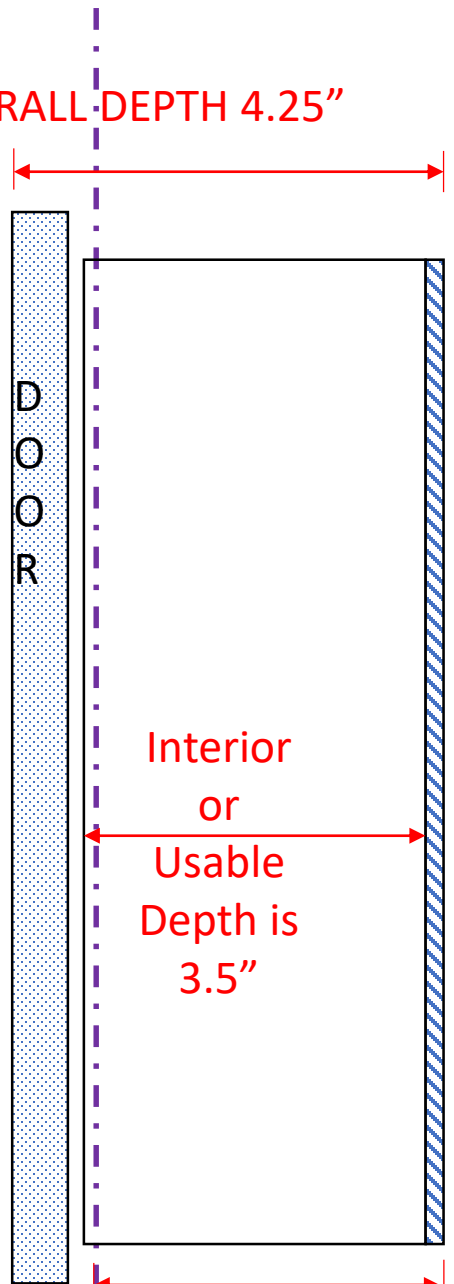

SPECIFICATION SHEET

Franklin® FR Series Frameless
Recessed in the wall Cabinet

Side View of Recessed Cabinet

3.5" deep Franklin Series Frameless models (4.25" overall depth)

These models have a door which is $\frac{3}{4}$ " larger all the way around than the cabinet box itself so the entire cabinet box and trim surround is covered when the door is closed.

These models must be screwed to the studs on both sides of the wall opening.

OVERALL DEPTH 4.25"

Frameless recessed cabinets have a thin plastic trim surround which covers the rough edge of the drywall when inserted into the opening.

Drywall surface

Back of wall opening

**OVERALL
BOX DEPTH
IS 3.5"
DEEP**

**Interior
or
Usable
Depth is
3.5"**